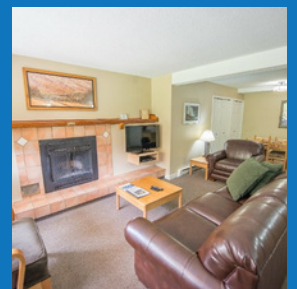

AREA ATTRACTIONS

Mountains
Hiking
Golf
Restaurants
Bars

TRAVEL INFORMATION/HOW TO GET THERE

Our address is 2000 Panorama Drive, Panorama 02 VOA 1T0. For detailed step-by-step directions to Panorama Vacations Retreat, input the above address into your favorite navigation app